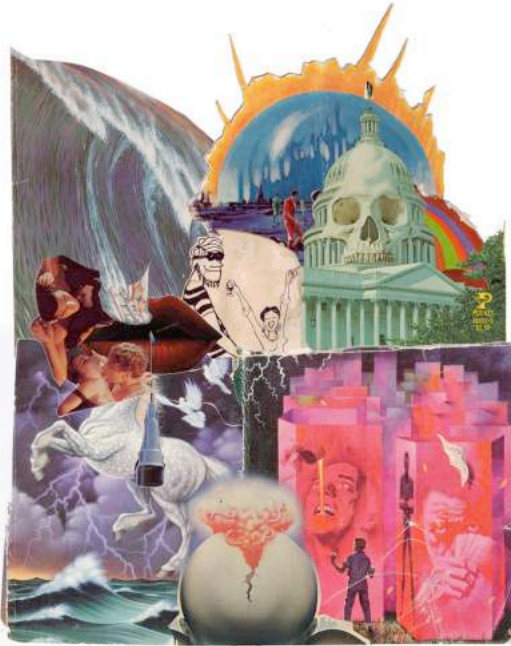

the **FIREPLACE** project

Starchamber #2 (South African Ice Capades), 2017
Mixed Media Collage in artist frame, 16x20" (left)