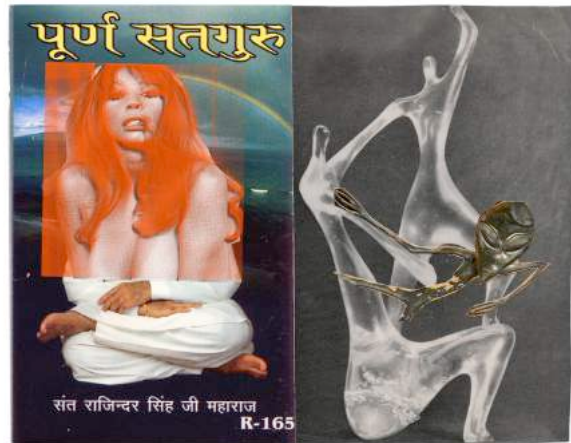

the FIREPLACE project