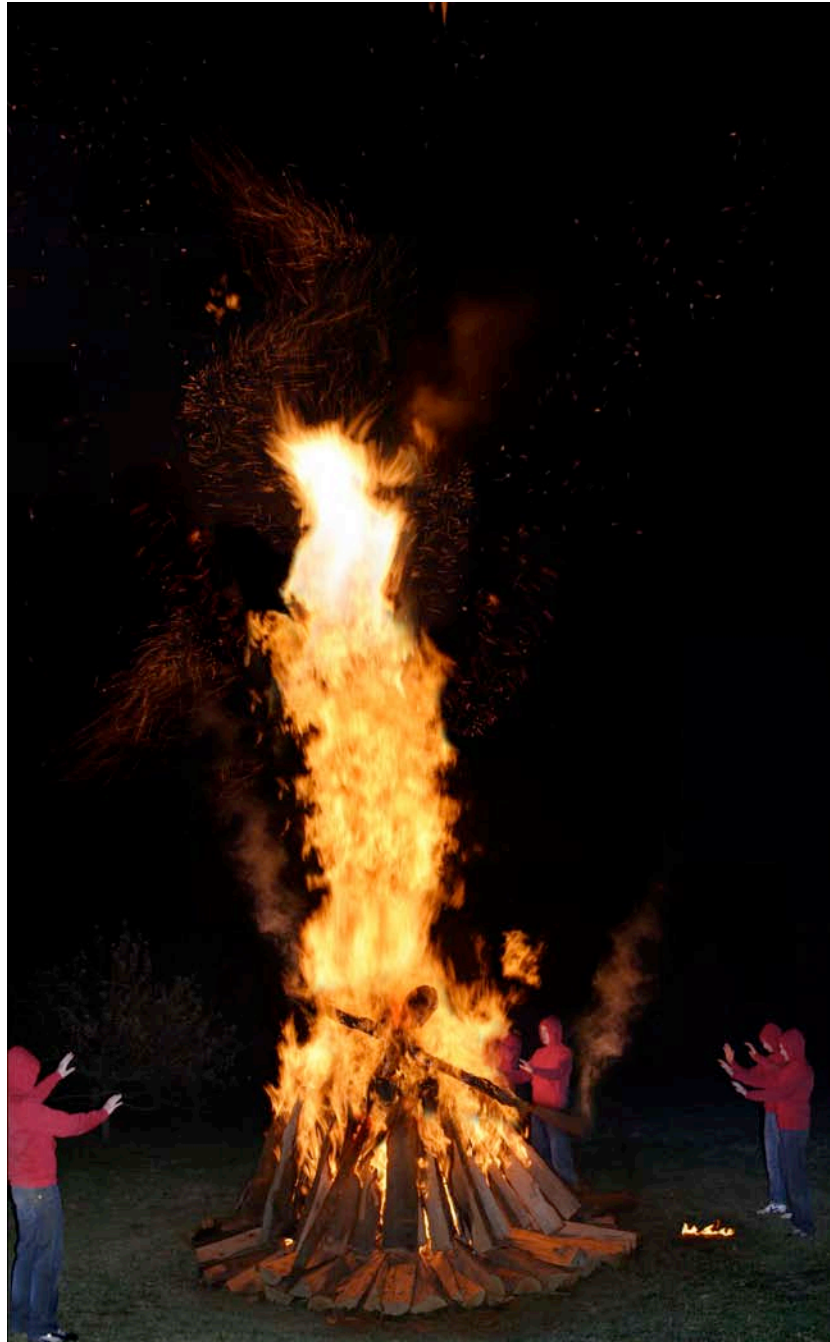

Molting, 2002.
Edition of 9, 3 AP.
C-print mounted on aluminum.
60 x 75 inches.

the **FIREPLACE** project

851 Springs Fireplace Road
P:631.324.4666
www.thefireplaceproject.com

East Hampton, New York 11937
F:631-614-4437
Info@thefireplaceproject.com