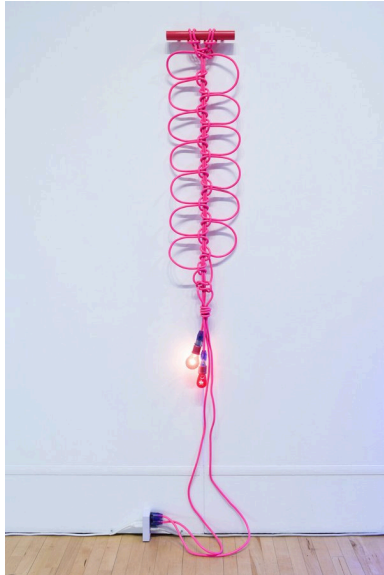

the **FIREPLACE** project

DANA HEMENWAY   *Untitled (extension cords - two pink)*, 2021
extension cords, wood, paint, light bulbs
52 x 12 x 3 inches, open edition