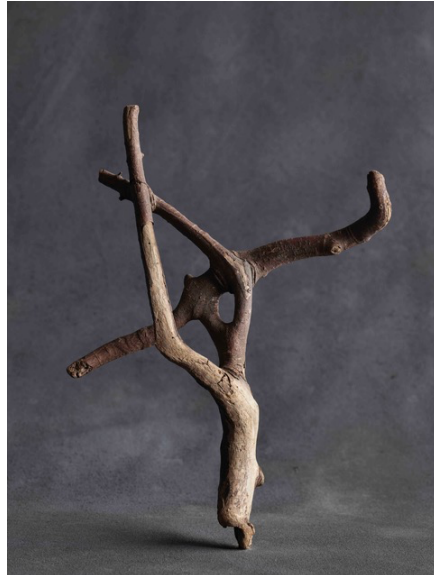

the **FIREPLACE** project

NED SMYTH   *Twig 1-2*, 2017
C-print
68 x 48 inches