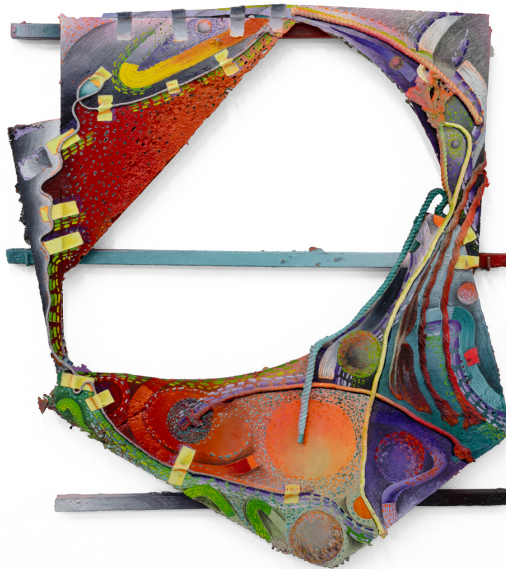

the **FIREPLACE** project

KATY COWAN   *through bends and reaches*, 2023
oil and enamel paint, graphite on cast aluminum
29.5 x 26 x 2.5 inches