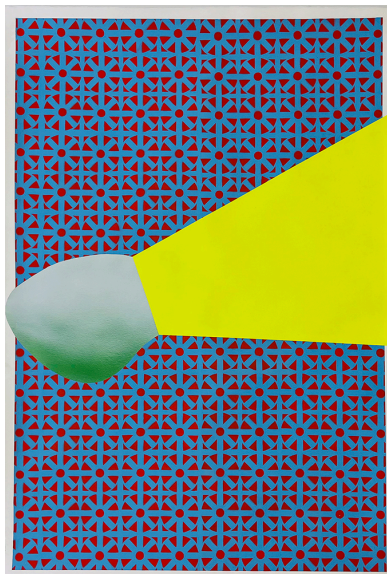

Almond Zigmund *Figure Ground (blue)*, 2022
acrylic on paper
53 x 36 inches

851 Springs Fireplace Road
East Hampton, New York 11937
P: 516.398.8114
www.thefireplaceproject.com
info@thefireplaceproject.com

435 Warren Street
Hudson, NY 12534
F:631-614-4437
edsel@thefireplaceproject.com
[@thefireplaceproject](https://www.instagram.com/thefireplaceproject)