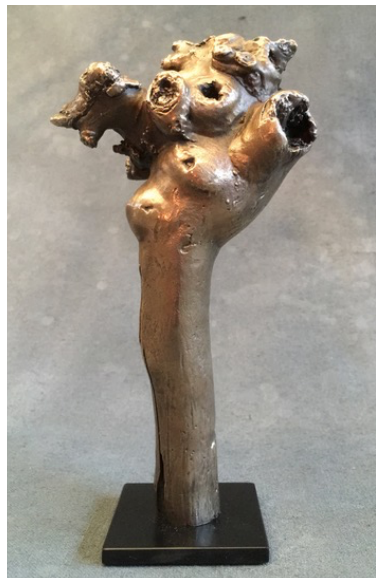

NED SMYTH   *Twig 2-6*, 2017
bronze
8.5 x 4.5 x 2.5 inches

851 Springs Fireplace Road
East Hampton, New York 11937
P: 516.398.8114
www.thefireplaceproject.com
info@thefireplaceproject.com

435 Warren Street
Hudson, NY 12534
F: 631-614-4437
edsel@thefireplaceproject.com
[@thefireplaceproject](https://www.instagram.com/thefireplaceproject)