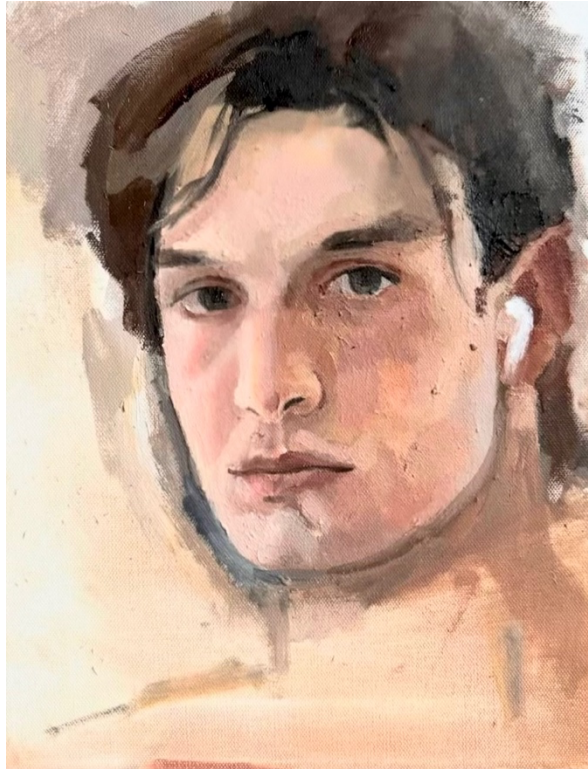

COLE PUETZ

Cole, 2024

Oil on canvas, 14 x 11 inches

851 Springs Fireplace Road
435 Warren Street
P: 516.398.8114
www.thefireplaceproject.com
info@thefireplaceproject.com

East Hampton, New York 11937
Hudson, NY 12534
F: 631-614-4437
edsel@thefireplaceproject.com
[@thefireplaceproject](https://www.instagram.com/thefireplaceproject)