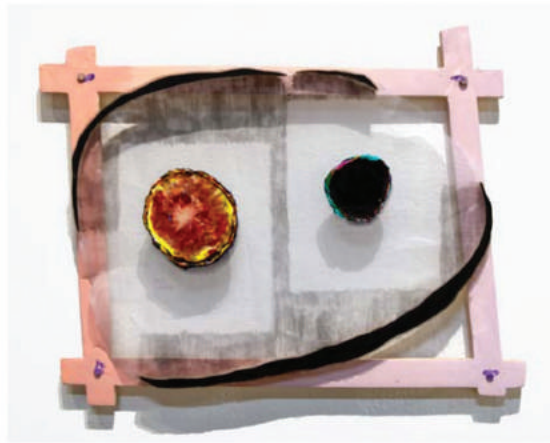

the **FIREPLACE** project

ERIKA KECK   *Not Here, Not Now, 2023*

Acrylic paint on silk on wood frame
26 x 20 inches.