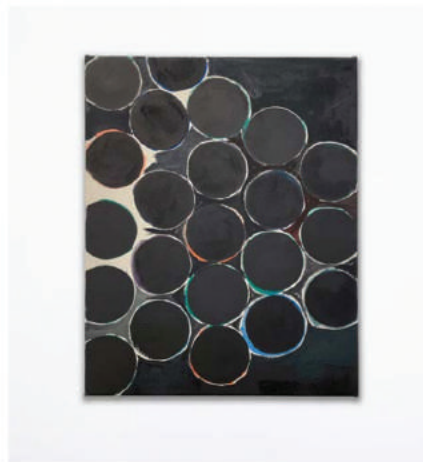

the **FIREPLACE** project

ERIKA KECK   *Holes Untitled, 2024*

Acrylic paint on canvas
20 x 16 inches